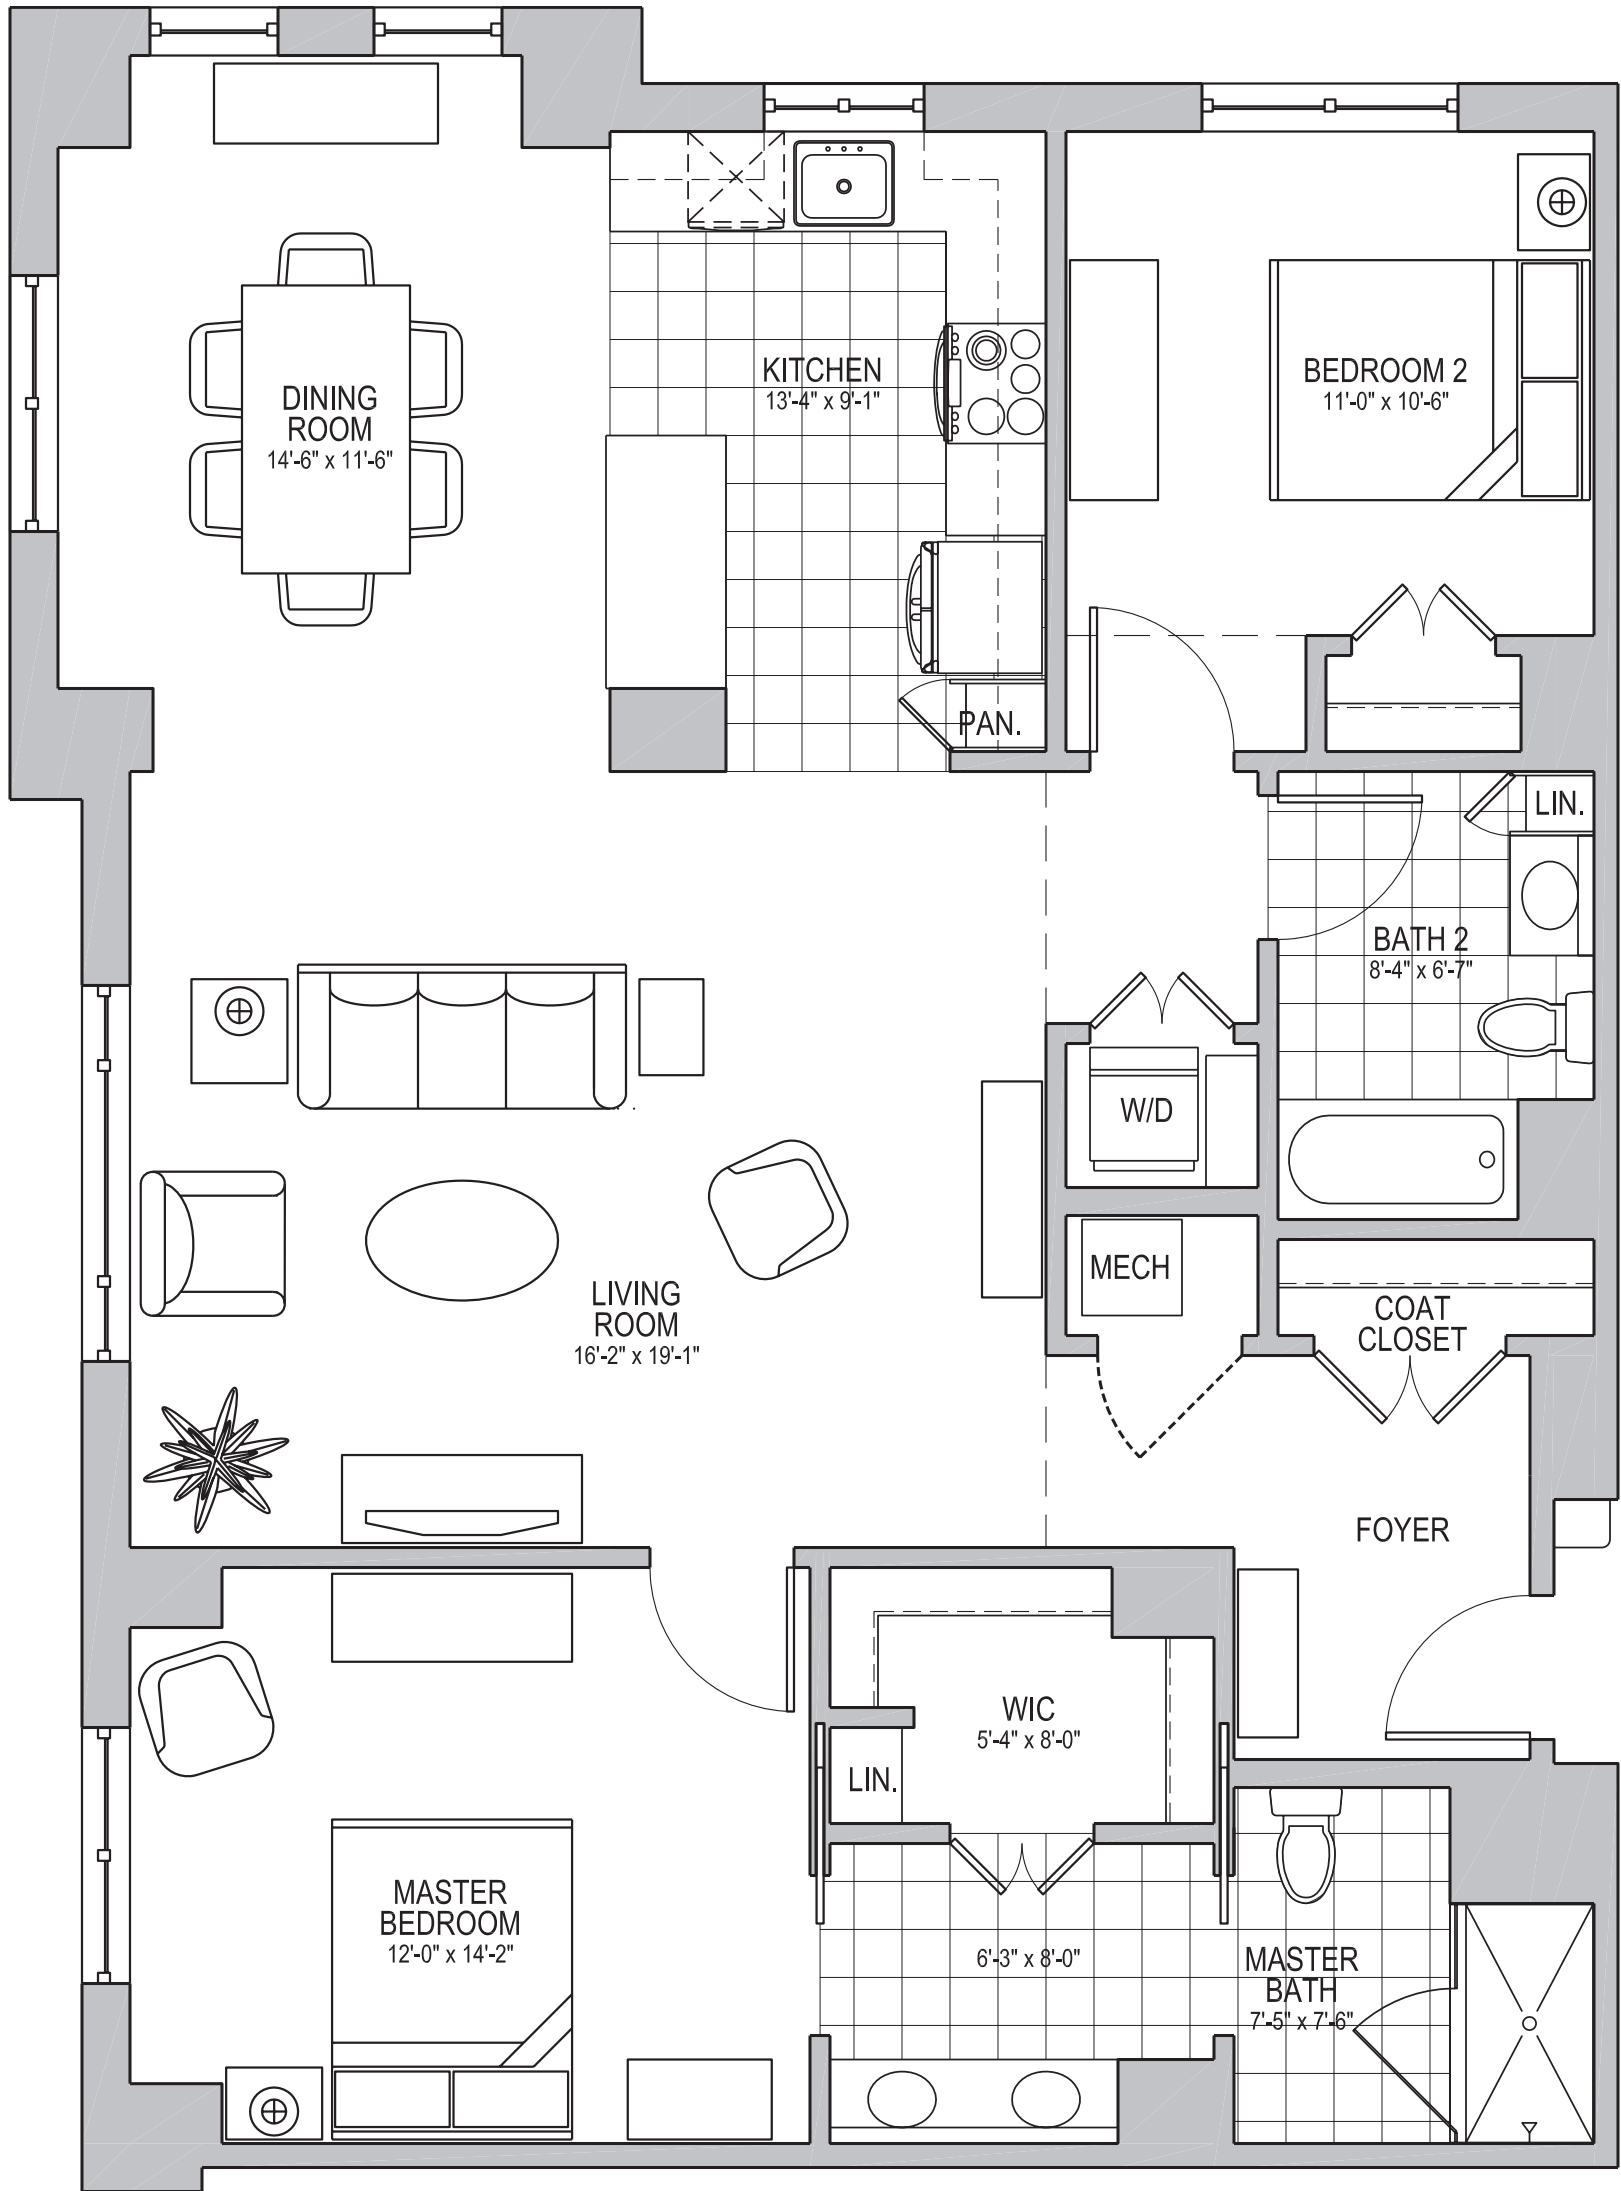

THE TUSCANY

2 bedroom, 2 bath corner apartment (terrace available in some locations)