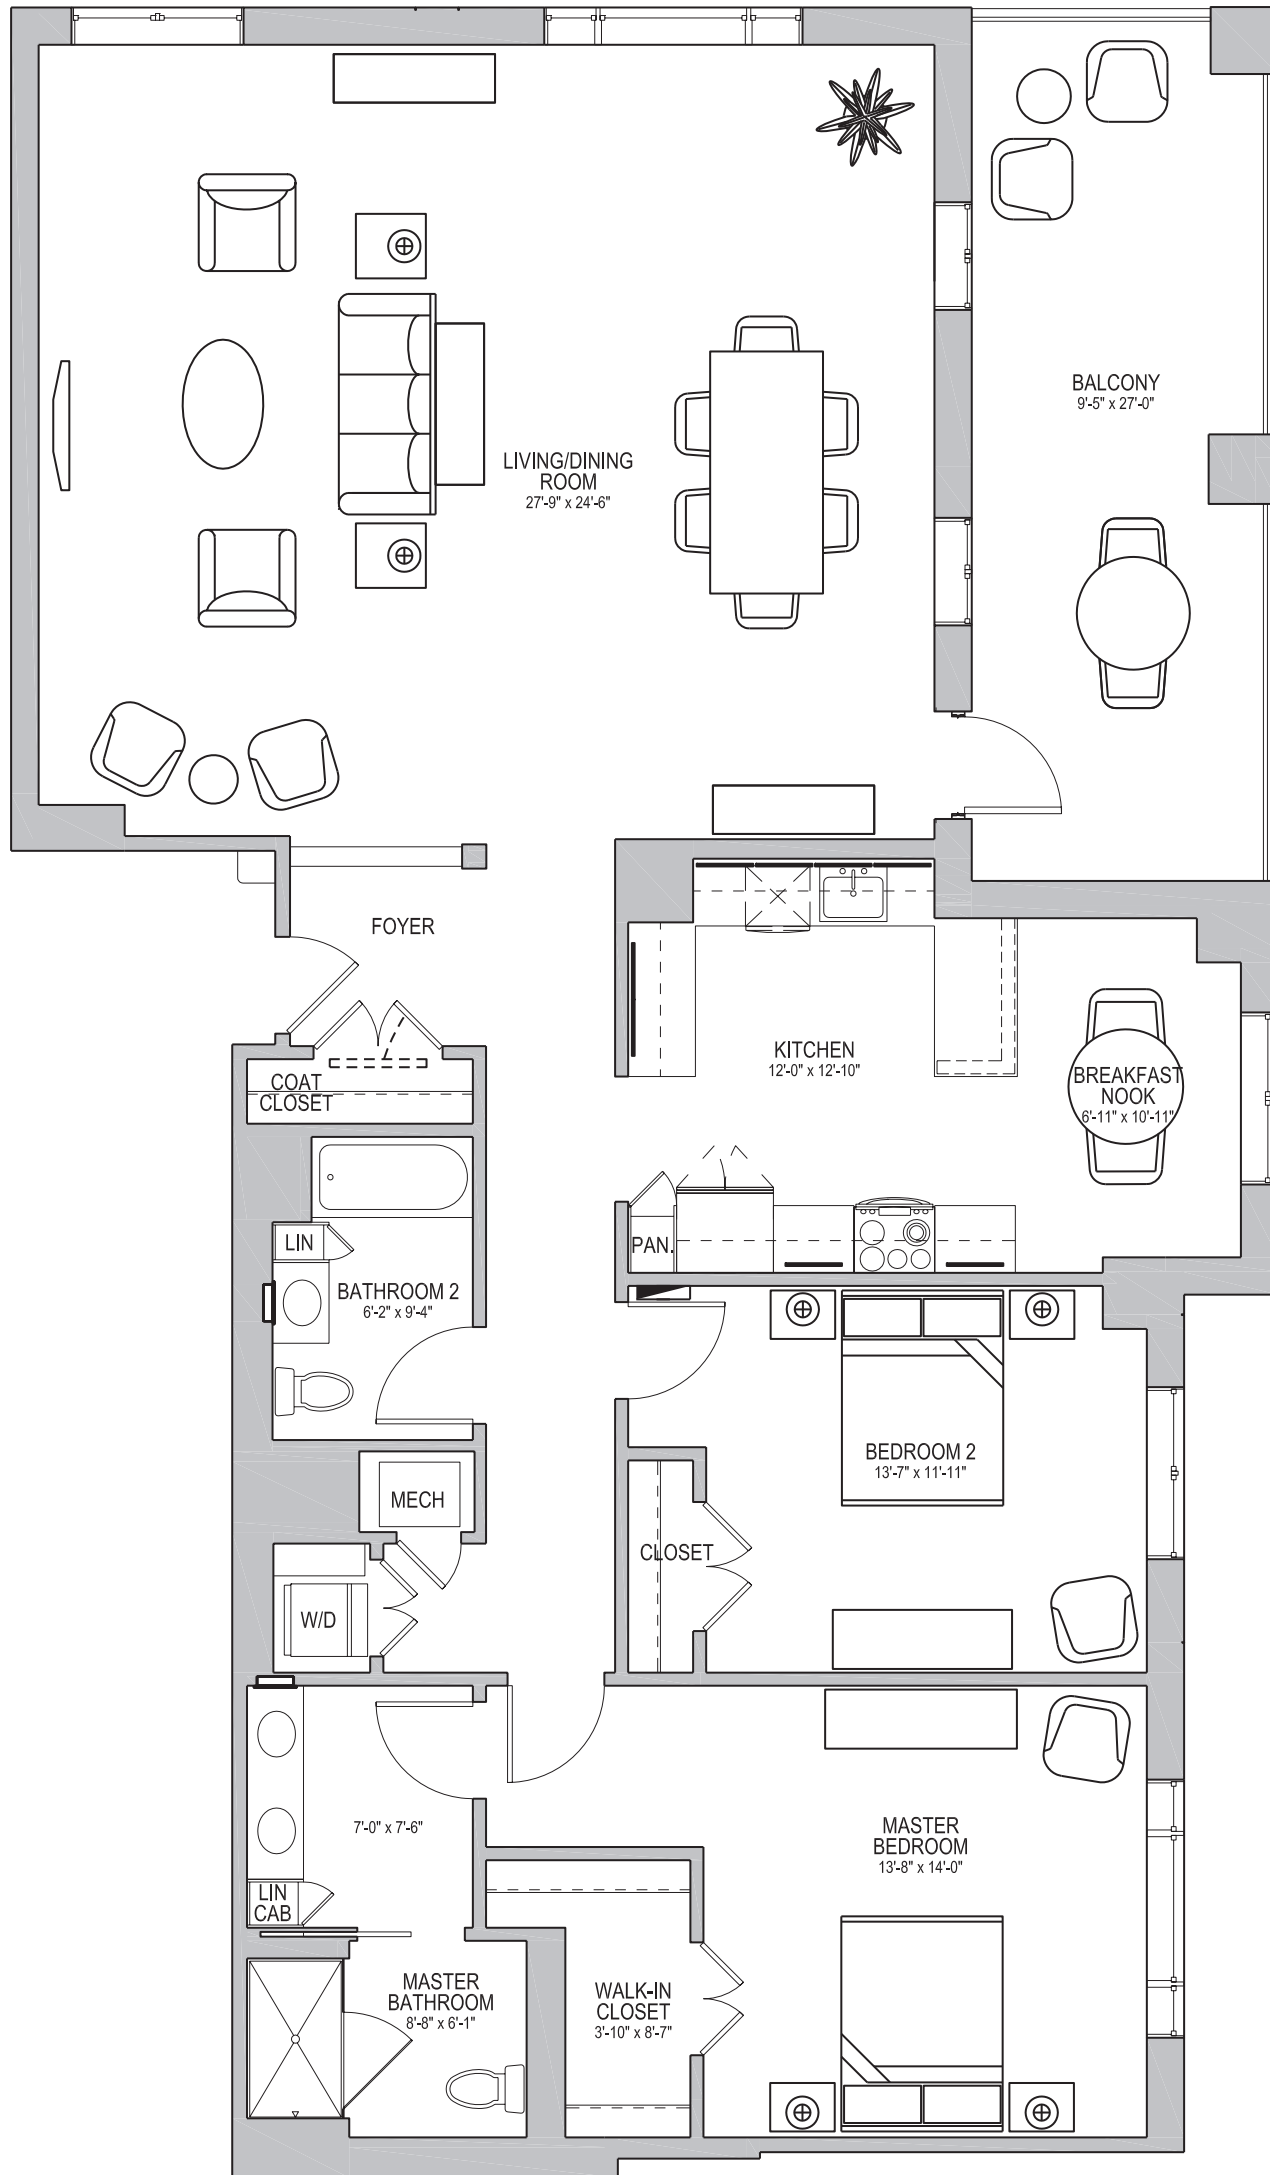

# THE WALDORF

2 bedroom, 2 bath corner apartment w/breakfast nook & balcony