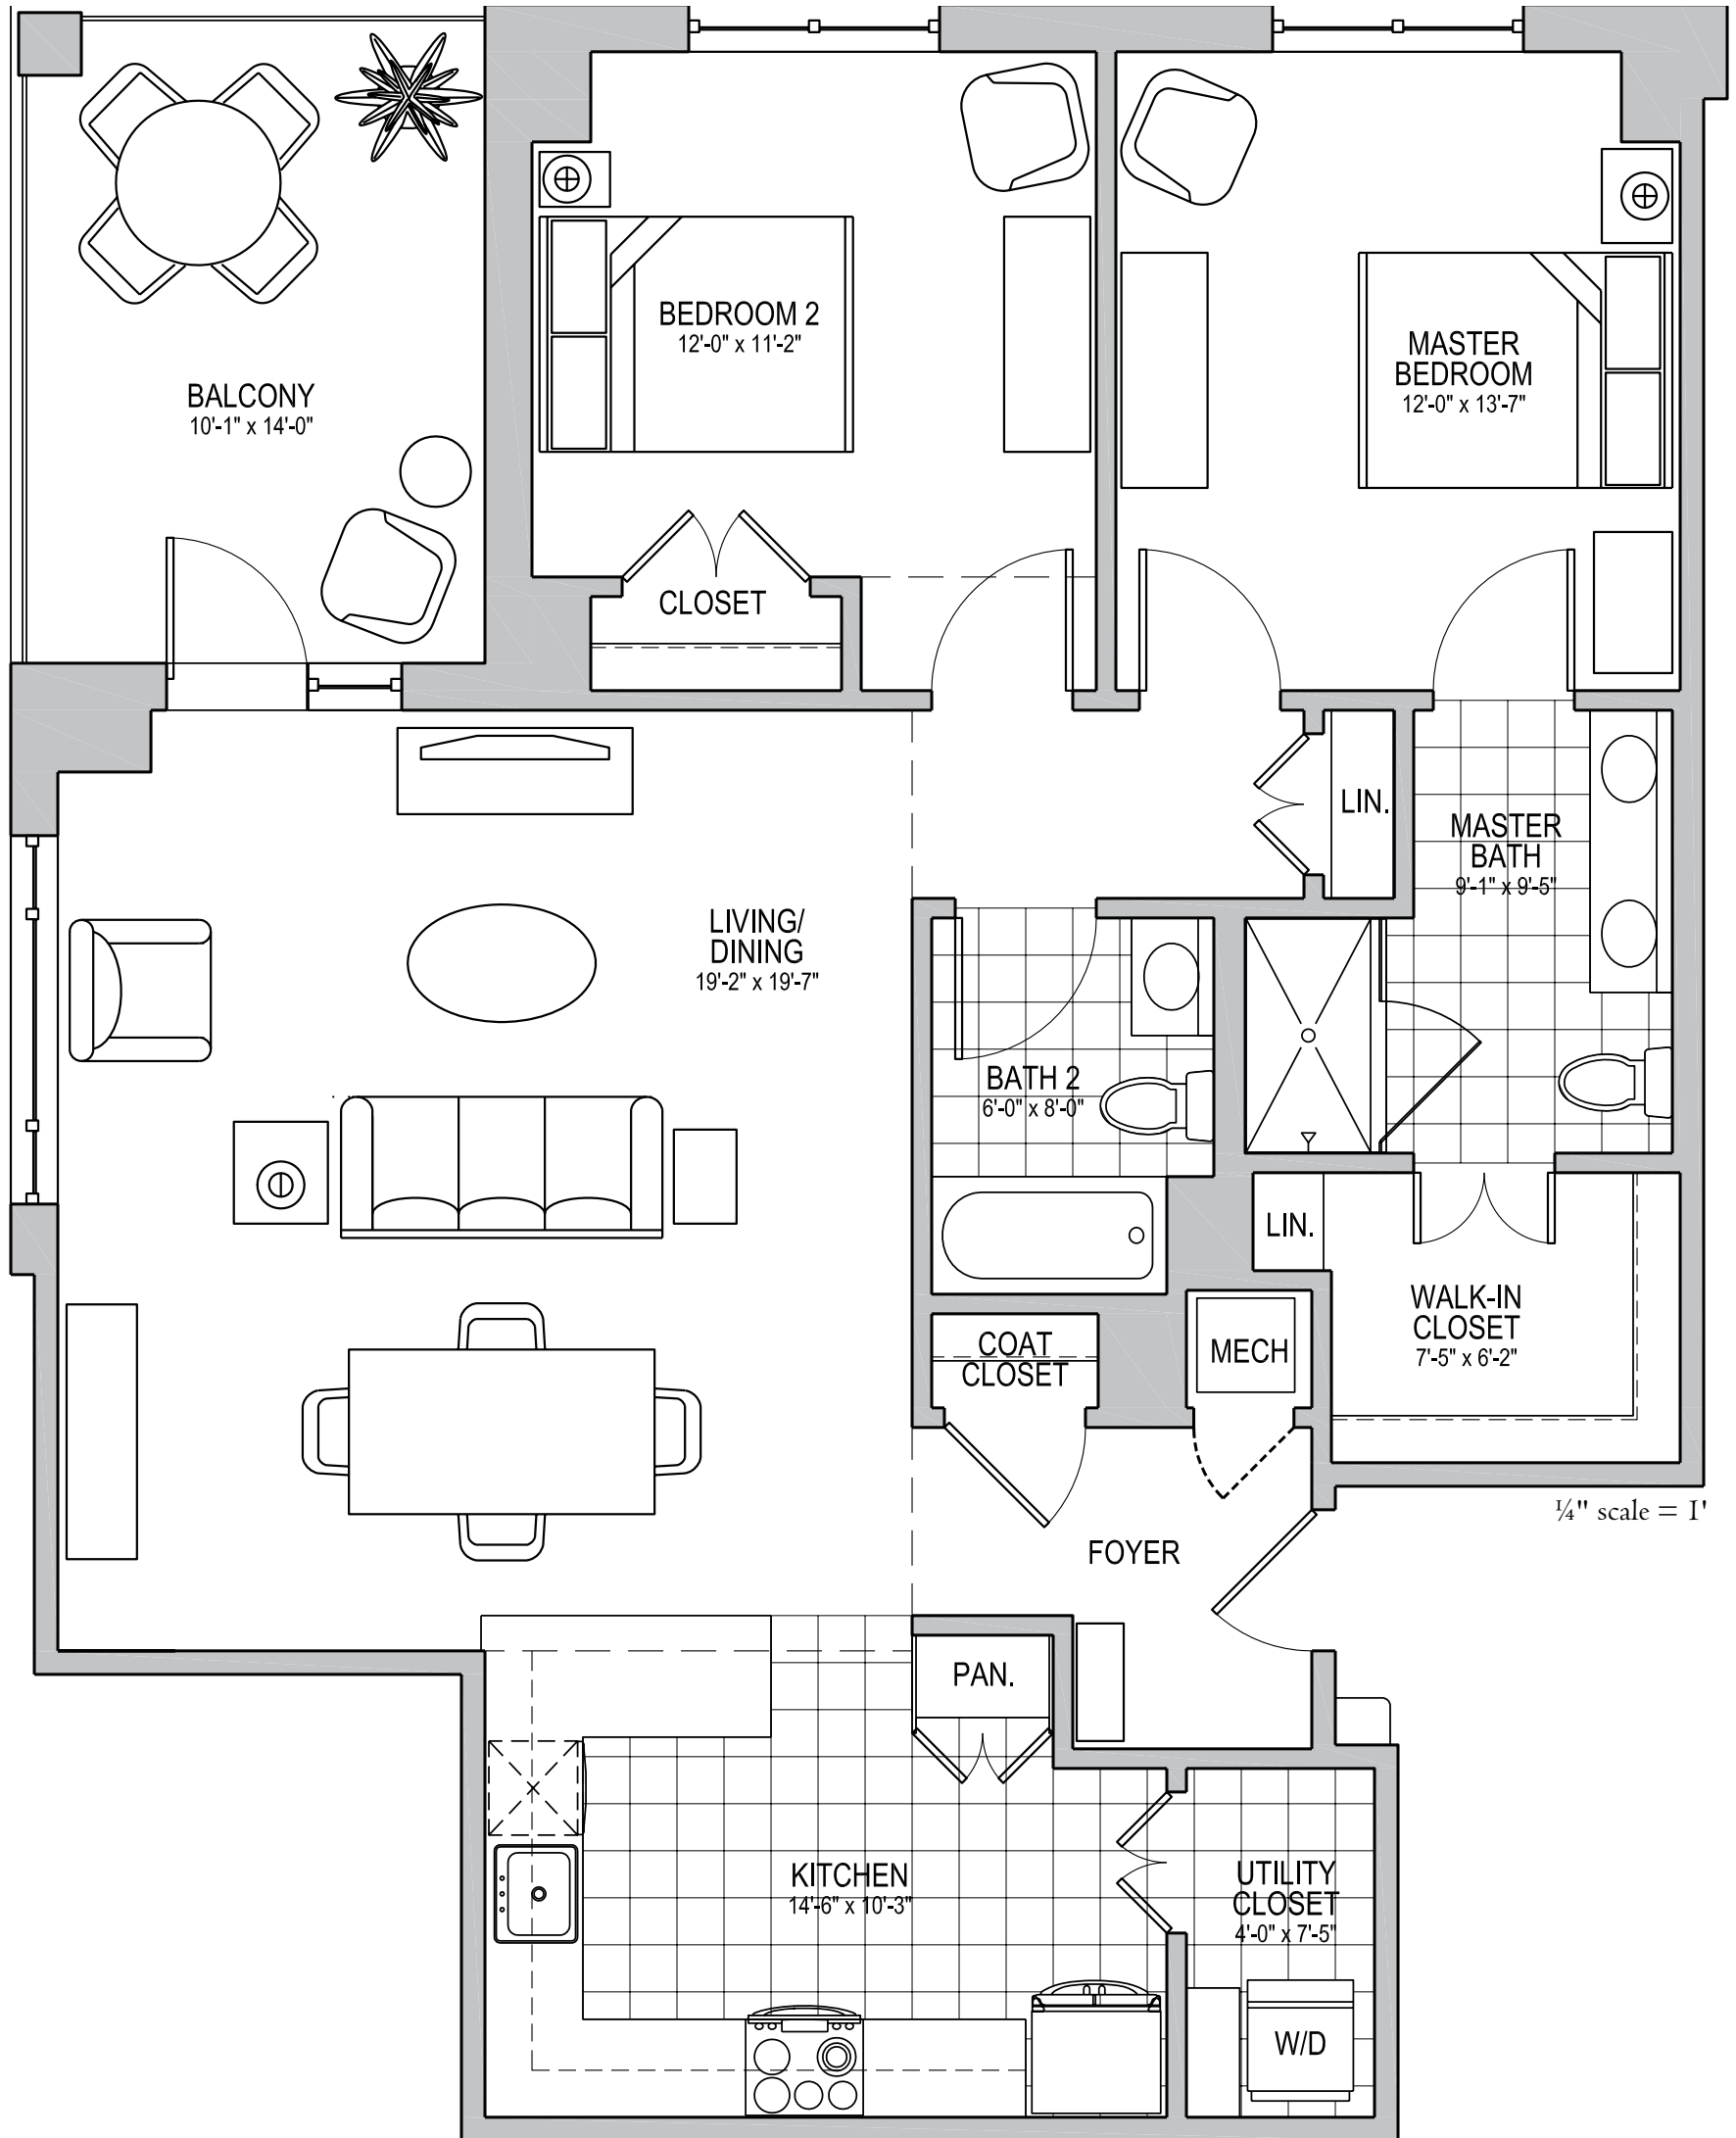

# THE MIZNER

1,282 square feet  
2 bedroom, 2 bath w/balcony or terrace